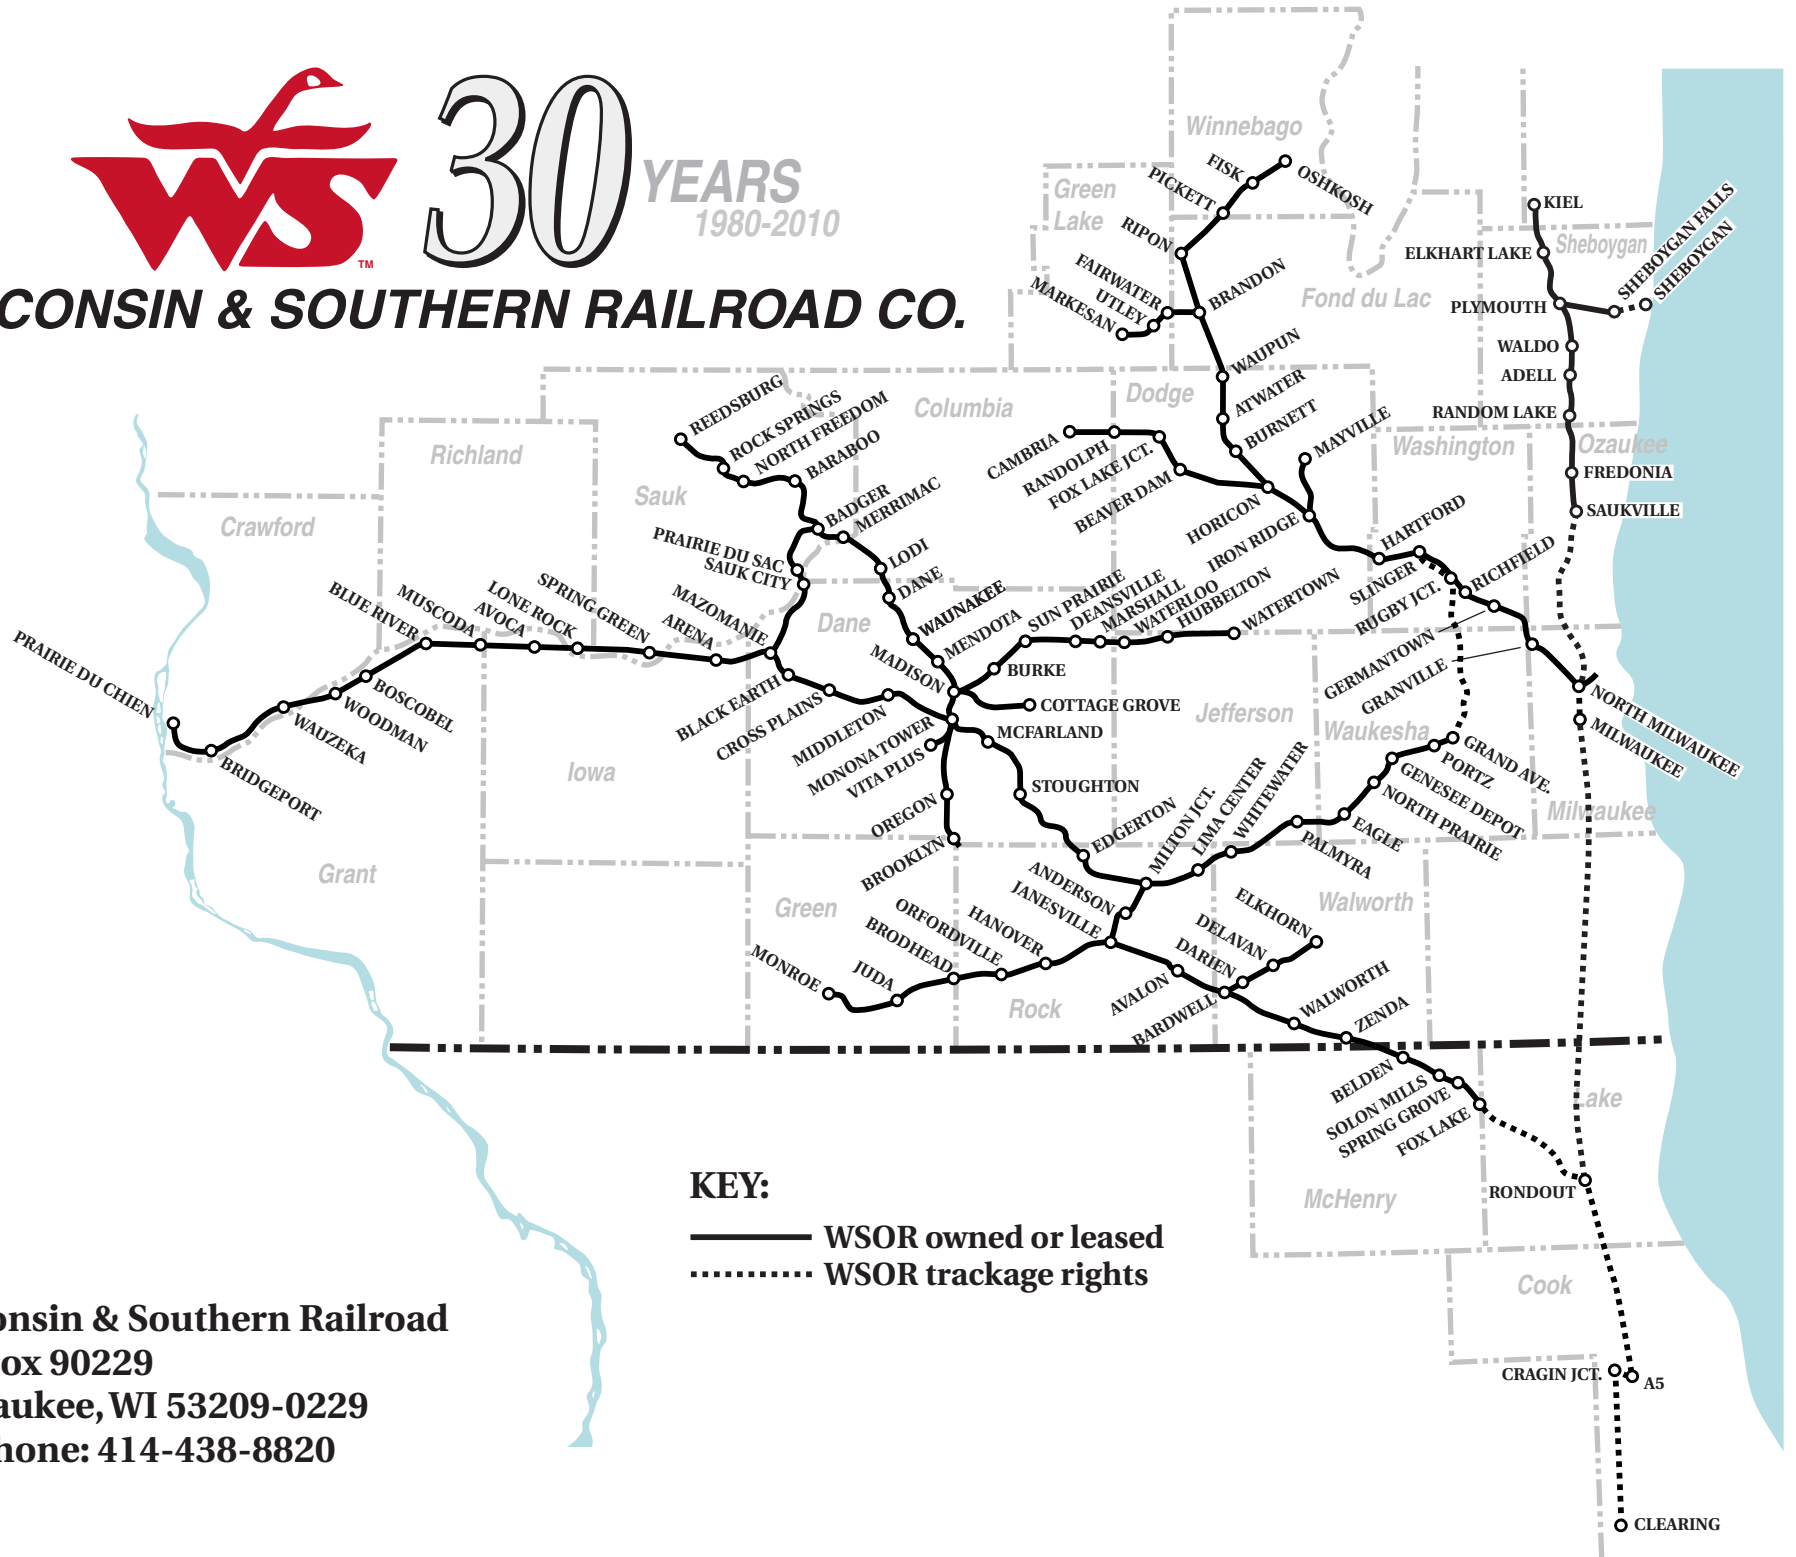

30 YEARS
1980-2010

WISCONSIN & SOUTHERN RAILROAD CO.

Wisconsin & Southern Railroad
 P.O. Box 90229
 Milwaukee, WI 53209-0229
 telephone: 414-438-8820